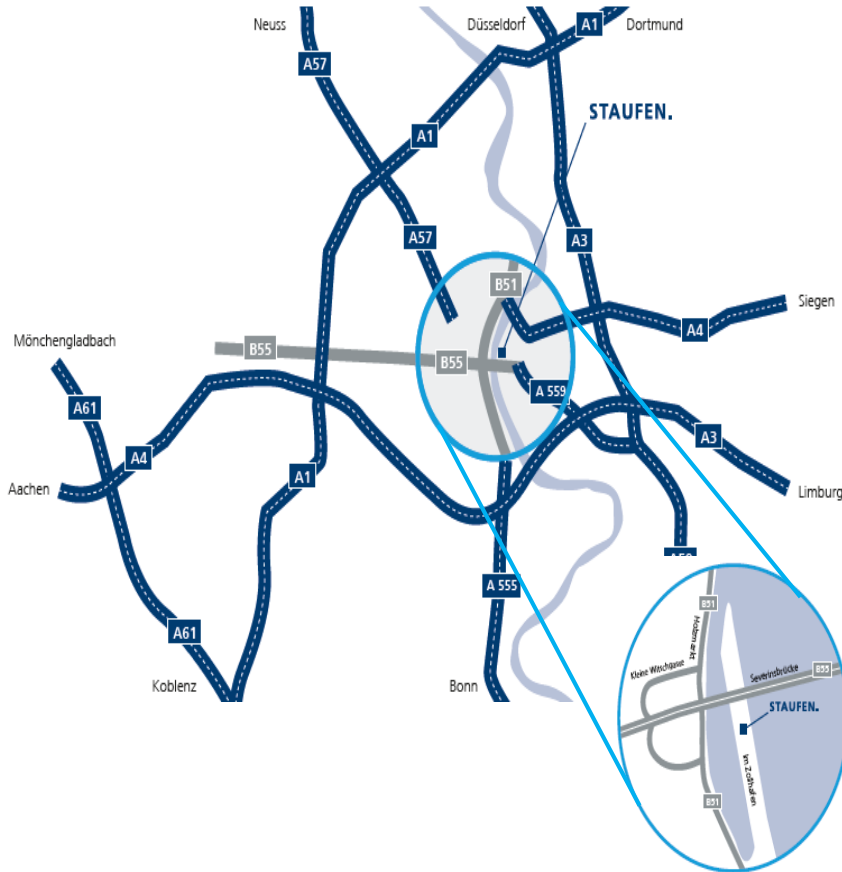

Directions

Please enter „Harry-Blum-Platz 2, 50678 Köln“ into the navigation system to get to the „Rheinauhafen“ car park

From direction south (right river side) or / and from airport

- On A59 in the direction of Cologne center
- Change onto A559 in same direction
- Continue on B55 in direction centre / Deutzer Ring
- Cross the Rhine via bridge „Severinsbrücke“
- Exit at „Kleine Witschgasse“ and keep right
- Keep right on at B51 / Holzmarkt and continue on B51
- Drive in direction of Harry-Blum Platz and make a U-turn at the next possibility
- Park in the car park „Rheinauhafen“

From direction south (left river side)

- Keep on A565, then follow the A555 till roundabout and take first exit into Militärringstraße / B51
- After 4,5 km turn right to Harry-Blum Platz
- Park in the car park „Rheinauhafen“

From direction North

- Take A1 in the direction of Köln-center
- Take A57 in direction Köln-center and exit Köln center, keep right
- Turn right into Gladbacher Straße, continue till the big junction Gladbacher Straße / Kaiser-Wilhelm-Ring
- Turn left into Hansaring, the Rhein is at the end of the street
- Turn right to Konrad-Adenauer-Ufer, then left into Rheinauhafen
- Turn right and keep in direction of Harry-Blum Platz
- Park in the car park „Rheinauhafen“

From direction West

- Take A4 in the direction of East
- At exit 12-Kreuz-Köln-Süd take A555 in the direction of Bayenthal
- At roundabout, take first exit into Militärringstraße / B51
- After 4,5 km keep right to Harry-Blum Platz
- Park in the car park „Rheinauhafen“